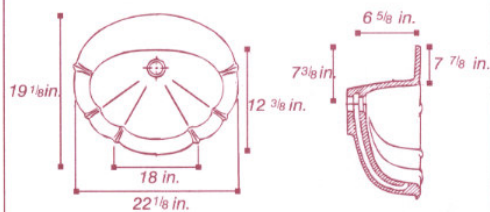

Fleur de lis

Drop In Lavatory Bowl