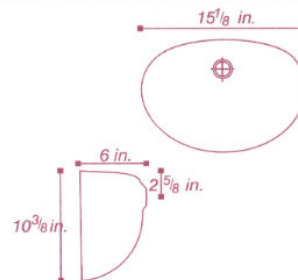

Marble Masters

Galaxy Bowls

Roman

Min. Size of Vanity Top: 22 in. (55.9 cm) Deep
Min. Size of Cabinet: 21 in. (53.3 cm) Deep

Shell

Min. Size of Vanity Top: 22 in. (55.9 cm) Deep
Min. Size of Cabinet: 21 in. (53.3 cm) Deep

Royale

Min. Size of Vanity Top: 22 in. (55.9 cm) Deep
Min. Size of Cabinet: 21 in. (53.3 cm) Deep

Classic

Min. Size of Vanity Top: 19 1/2 in. (49.5 cm) Deep
Min. Size of Cabinet: 18 1/2 in. (47 cm) Deep

Bar

Min. Size of Vanity Top: 15 in. (38.1 cm) Deep
Min. Size of Cabinet: 14 in. (35.6 cm) Deep

Rodondo

Min. Size of Vanity Top: 17 in. (43.2 cm) Deep
Min. Size of Cabinet: 16 in. (40.6 cm) Deep

Fleur de lis

Drop In Lavatory Bowl

Min. Size of Vanity Top: 22 in. (55.9 cm) Deep
Min. Size of Cabinet: 21 in. (53.3 cm) Deep

Pedestal

Fleur de lis