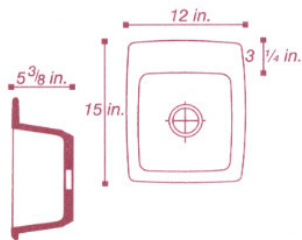

### Shell

Min. Size of Vanity Top: 22 in. (55.9 cm) Deep  
Min. Size of Cabinet: 21 in. (53.3 cm) Deep

### Royale

Min. Size of Vanity Top: 22 in. (55.9 cm) Deep  
Min. Size of Cabinet: 21 in. (53.3 cm) Deep

### Classic

Min. Size of Vanity Top: 19 1/2 in. (49.5 cm) Deep  
Min. Size of Cabinet: 18 1/2 in. (47 cm) Deep

### Bar

Min. Size of Vanity Top: 15 in. (38.1 cm) Deep  
Min. Size of Cabinet: 14 in. (35.6 cm) Deep