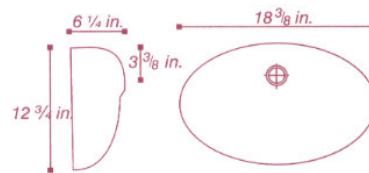

Marble Masters

Galaxy Bowls

Roman

Min. Size of Vanity Top: 22 in. (55.9 cm) Deep
Min. Size of Cabinet: 21 in. (53.3 cm) Deep

Shell

Min. Size of Vanity Top: 22 in. (55.9 cm) Deep
Min. Size of Cabinet: 21 in. (53.3 cm) Deep

Royale

Min. Size of Vanity Top: 22 in. (55.9 cm) Deep
Min. Size of Cabinet: 21 in. (53.3 cm) Deep

Classic

Min. Size of Vanity Top: 19 1/2 in. (49.5 cm) Deep
Min. Size of Cabinet: 18 1/2 in. (47 cm) Deep

Bar

Min. Size of Vanity Top: 15 in. (38.1 cm) Deep
Min. Size of Cabinet: 14 in. (35.6 cm) Deep

Rodondo

Min. Size of Vanity Top: 17 in. (43.2 cm) Deep
Min. Size of Cabinet: 16 in. (40.6 cm) Deep

Fleur de lis

Drop In Lavatory Bowl

Min. Size of Vanity Top: 22 in. (55.9 cm) Deep
Min. Size of Cabinet: 21 in. (53.3 cm) Deep

Pedestal

Fleur de lis