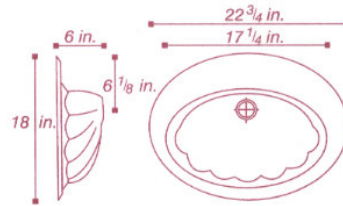

### Roman

Min. Size of Vanity Top: 22 in. (55.9 cm) Deep  
Min. Size of Cabinet: 21 in. (53.3 cm) Deep

### Shell

Min. Size of Vanity Top: 22 in. (55.9 cm) Deep  
Min. Size of Cabinet: 21 in. (53.3 cm) Deep

### Bar

Min. Size of Vanity Top: 15 in. (38.1 cm) Deep  
Min. Size of Cabinet: 14 in. (35.6 cm) Deep

#### Drop In Lavatory Bowl

Min. Size of Vanity Top: 22 in. (55.9 cm) Deep  
Min. Size of Cabinet: 21 in. (53.3 cm) Deep