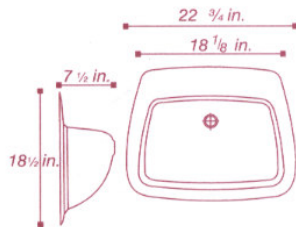

### Roman

Min. Size of Vanity Top: 22 in. (55.9 cm) Deep  
Min. Size of Cabinet: 21 in. (53.3 cm) Deep

### Shell

Min. Size of Vanity Top: 22 in. (55.9 cm) Deep  
Min. Size of Cabinet: 21 in. (53.3 cm) Deep

### Royale

Min. Size of Vanity Top: 22 in. (55.9 cm) Deep  
Min. Size of Cabinet: 21 in. (53.3 cm) Deep

### Bar

Min. Size of Vanity Top: 15 in. (38.1 cm) Deep  
Min. Size of Cabinet: 14 in. (35.6 cm) Deep