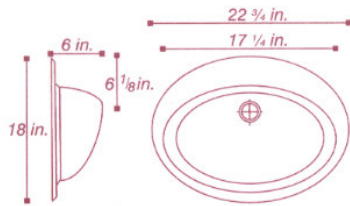

### Roman

Min. Size of Vanity Top: 22 in. (55.9 cm) Deep  
Min. Size of Cabinet: 21 in. (53.3 cm) Deep

### Shell

Min. Size of Vanity Top: 22 in. (55.9 cm) Deep  
Min. Size of Cabinet: 21 in. (53.3 cm) Deep

### Bar

Min. Size of Vanity Top: 15 in. (38.1 cm) Deep  
Min. Size of Cabinet: 14 in. (35.6 cm) Deep

#### Drop In Lavatory Bowl

Min. Size of Vanity Top: 22 in. (55.9 cm) Deep  
Min. Size of Cabinet: 21 in. (53.3 cm) Deep