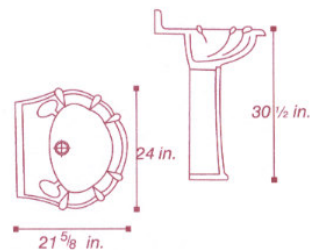

Marble Masters

Galaxy Bowls

Roman

Min. Size of Vanity Top: 22 in. (55.9 cm) Deep
Min. Size of Cabinet: 21 in. (53.3 cm) Deep

Shell

Min. Size of Vanity Top: 22 in. (55.9 cm) Deep
Min. Size of Cabinet: 21 in. (53.3 cm) Deep

Royale

Min. Size of Vanity Top: 22 in. (55.9 cm) Deep
Min. Size of Cabinet: 21 in. (53.3 cm) Deep

Classic

Min. Size of Vanity Top: 19 1/2 in. (49.5 cm) Deep
Min. Size of Cabinet: 18 1/2 in. (47 cm) Deep

Bar

Min. Size of Vanity Top: 15 in. (38.1 cm) Deep
Min. Size of Cabinet: 14 in. (35.6 cm) Deep

Rodondo

Min. Size of Vanity Top: 17 in. (43.2 cm) Deep
Min. Size of Cabinet: 16 in. (40.6 cm) Deep

Fleur de lis

Drop In Lavatory Bowl

Min. Size of Vanity Top: 22 in. (55.9 cm) Deep
Min. Size of Cabinet: 21 in. (53.3 cm) Deep

Pedestal

Fleur de lis