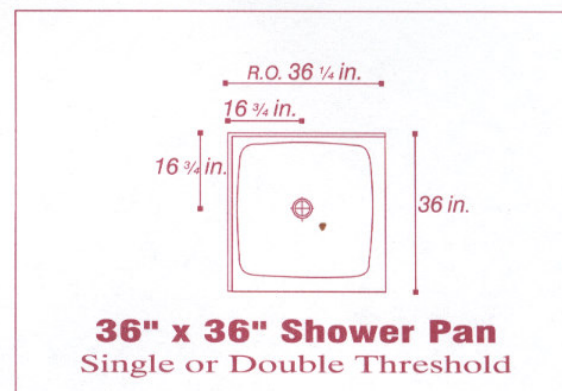

## Shower Pans

\* Double or triple side thresholds available specify when ordering

\*\* Custom Shower Plates Available In sizes up to 96" by 72"