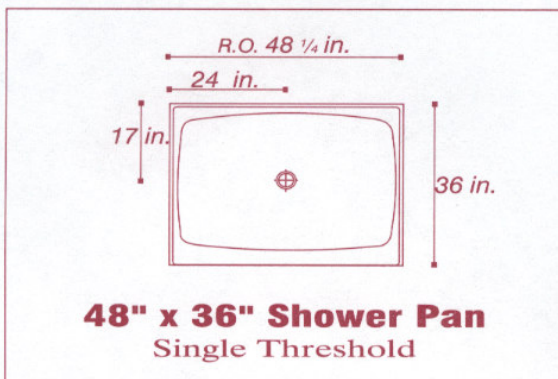

## Shower Pans

\* Double or triple side thresholds available specify when ordering

\*\* Custom Shower Plates Available In sizes up to 96" by 72"