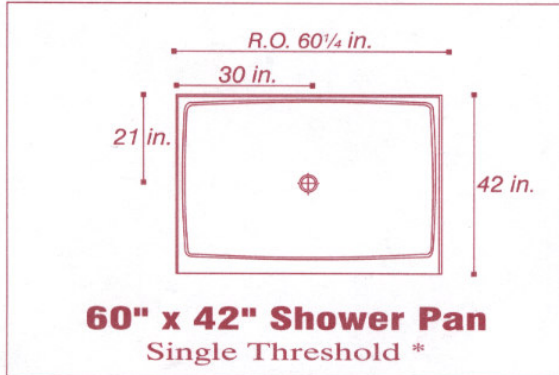

## Shower Pans

\* Double or triple side thresholds available specify when ordering

\*\* Custom Shower Plates Available In sizes up to 96" by 72"