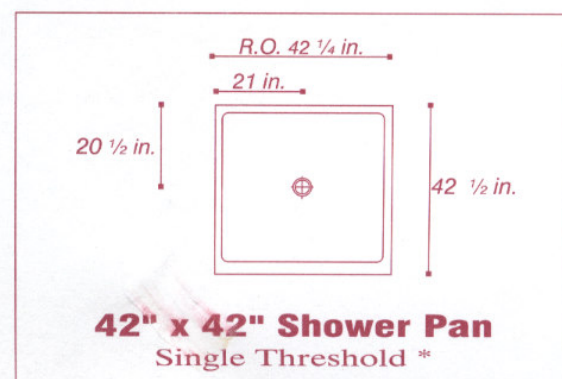

## Shower Pans

\* Double or triple side thresholds available specify when ordering

\*\* Custom Shower Plates Available In sizes up to 96" by 72"