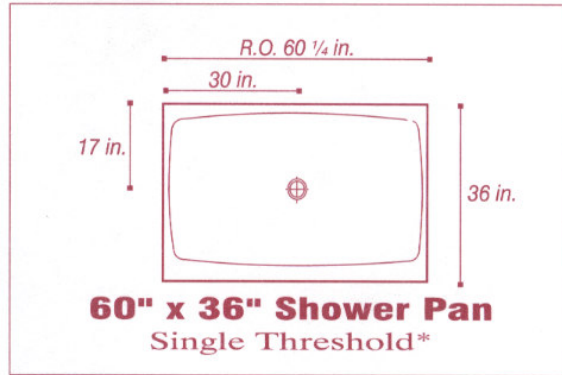

## Shower Pans

\* Double or triple side thresholds available specify when ordering

\*\* Custom Shower Plates Available In sizes up to 96" by 72"