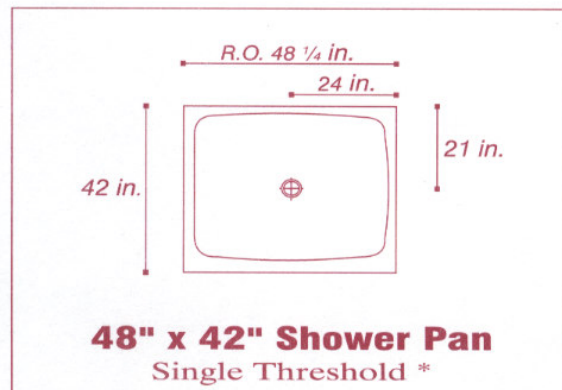

## Shower Pans

\* Double or triple side thresholds available specify when ordering

\*\* Custom Shower Plates Available In sizes up to 96" by 72"