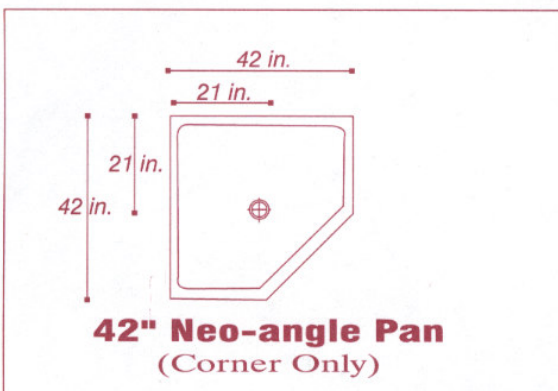

## Shower Pans

\* Double or triple side thresholds available specify when ordering

\*\* Custom Shower Plates Available In sizes up to 96" by 72"