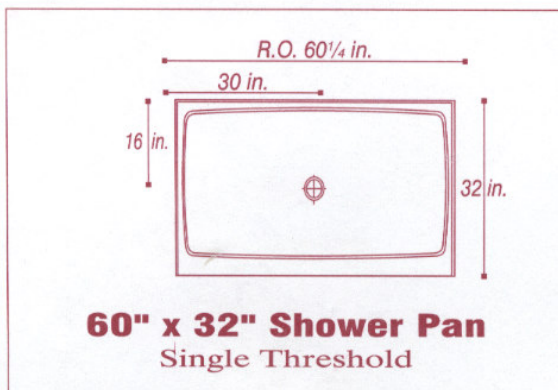

## Shower Pans

\* Double or triple side thresholds available specify when ordering

\*\* Custom Shower Plates Available In sizes up to 96" by 72"