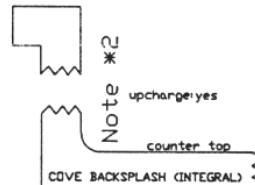

upcharge: \$4/lin.ft.

upcharge: \$6/lin.ft.

upcharge: \$6/lin.ft.

upcharge: \$6/lin.ft.

upcharge: \$9/lin.ft.

upcharge: \$12/lin.ft.

Back Splashes Available

upcharge: none

separate backsplash

counter top

upcharge: yes

counter top

COVE BACKSPLASH (INTEGRAL)

Note #1: standard height - Pinnacle 24" height & all other brands @ 3' height

Note #2: Integral Cove Backsplashes are 4' standard overall height