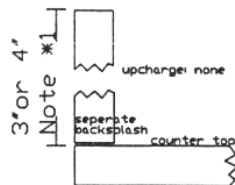

upcharge: \$4/lin.ft.

upcharge: \$6/lin.ft.

upcharge: \$6/lin.ft.

upcharge: \$6/lin.ft.

upcharge: \$9/lin.ft.

upcharge: \$12/lin.ft.

Back Splashes Available

upcharge: none

separate backsplash

counter top

upcharge: yes

counter top

COVE BACKSPLASH (INTEGRAL)

Note #1: standard height - Pinnacle 24" height & all other brands @ 3' height

Note #2: Integral Cove Backsplashes are 4' standard overall height